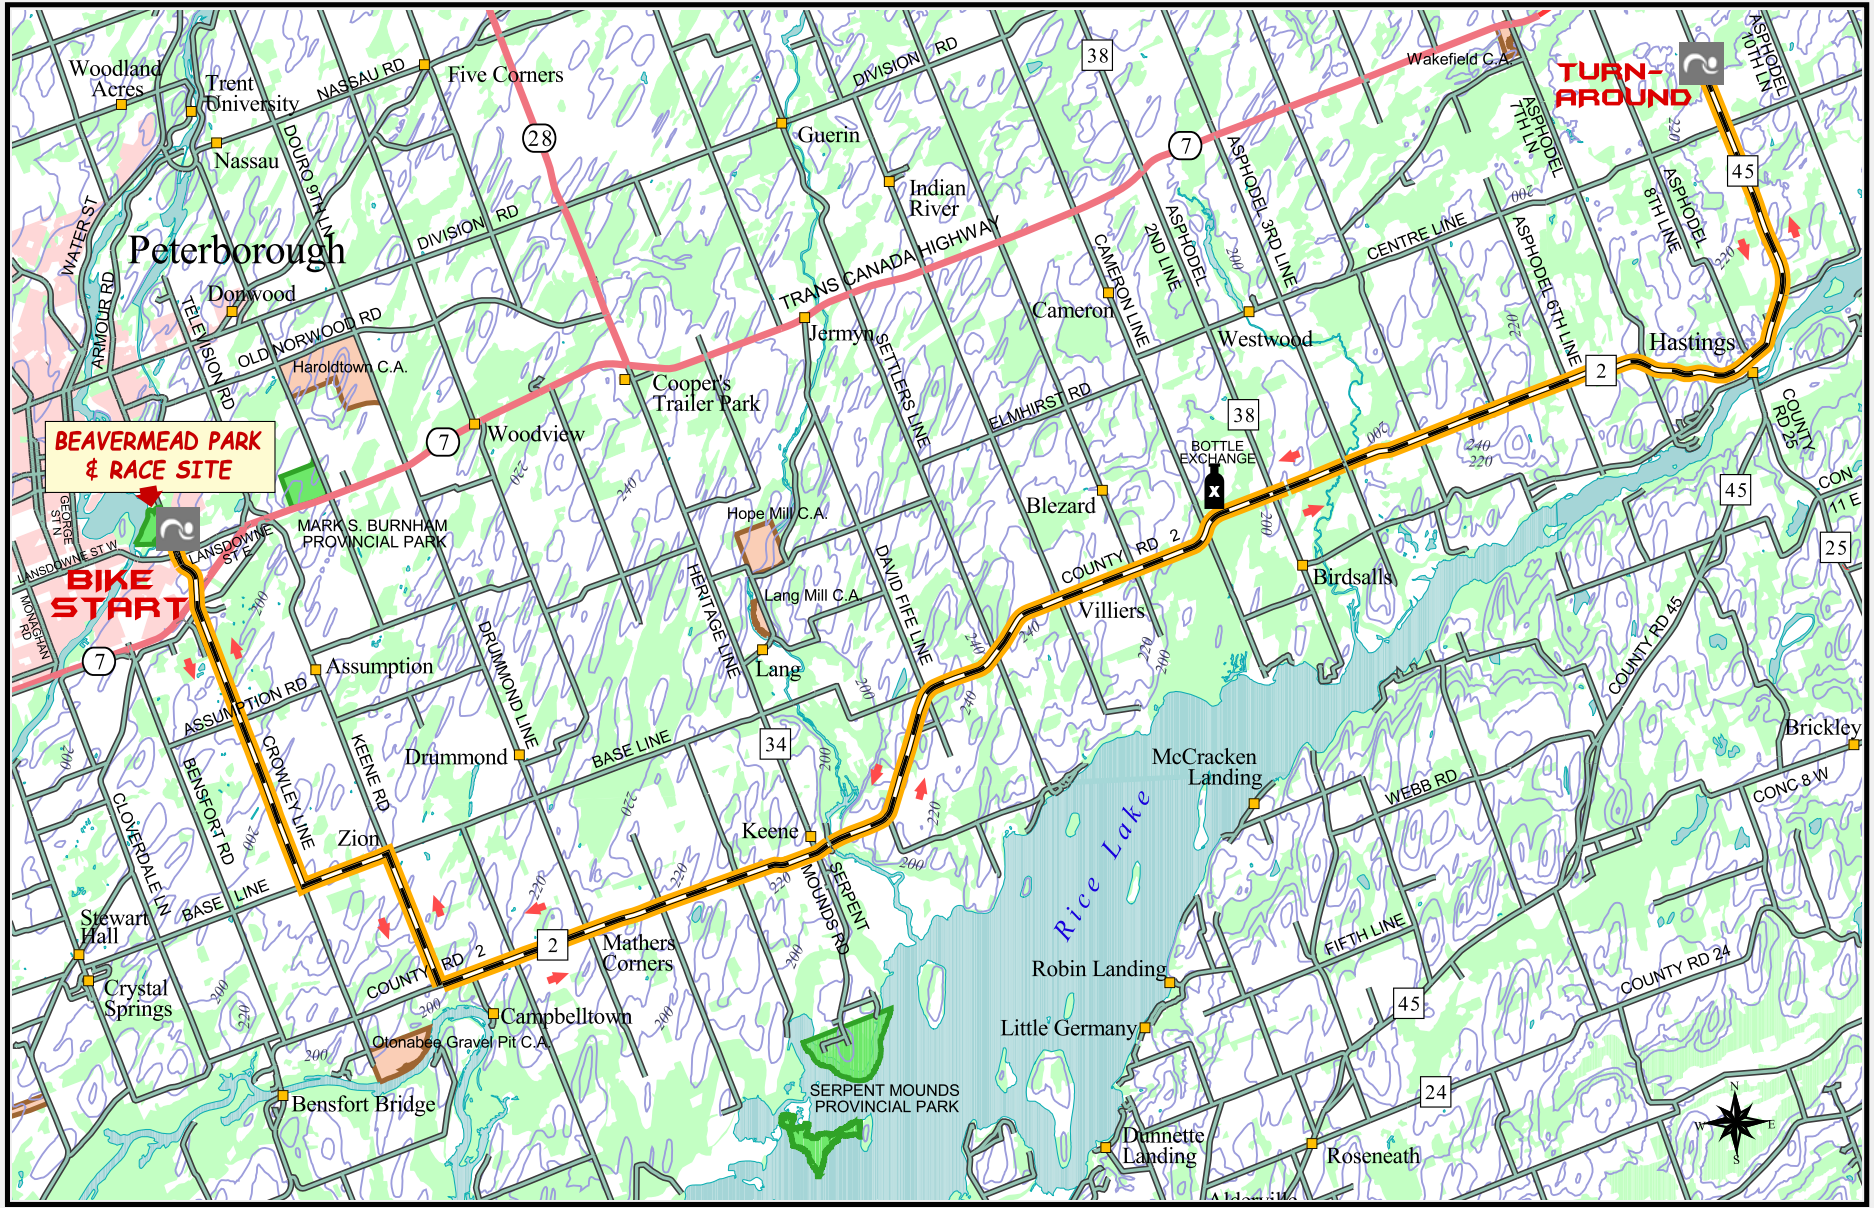

PETERBOROUGH 90K BIKE

Half Triathlon, Half Tri Relay, Half Duathlon, and Half Swim/Bike

BEAVERMEAD PARK & RACE SITE

BIKE START

TURN-AROUND

Elevations are 20 Metres apart